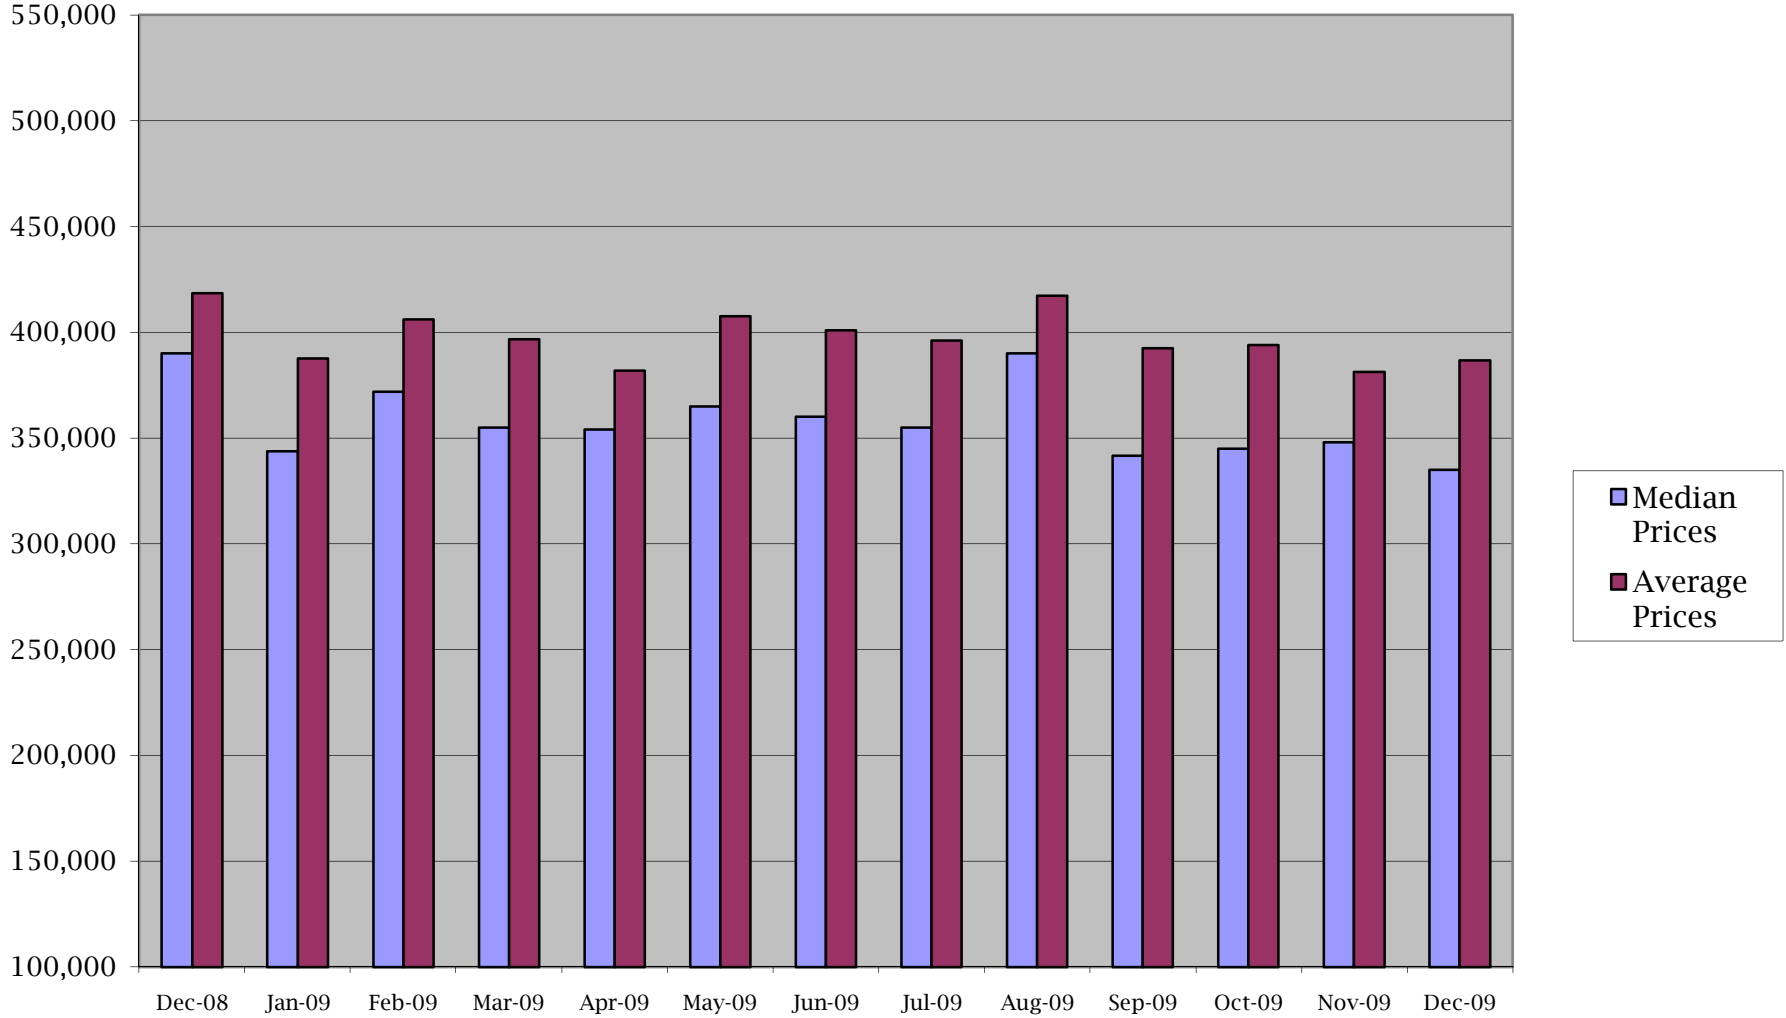

Queens County Median and Average Closing Prices
December 2008 - December 2009

(in \$'s)

Source: Multiple Listing Service of Long Island, Inc.