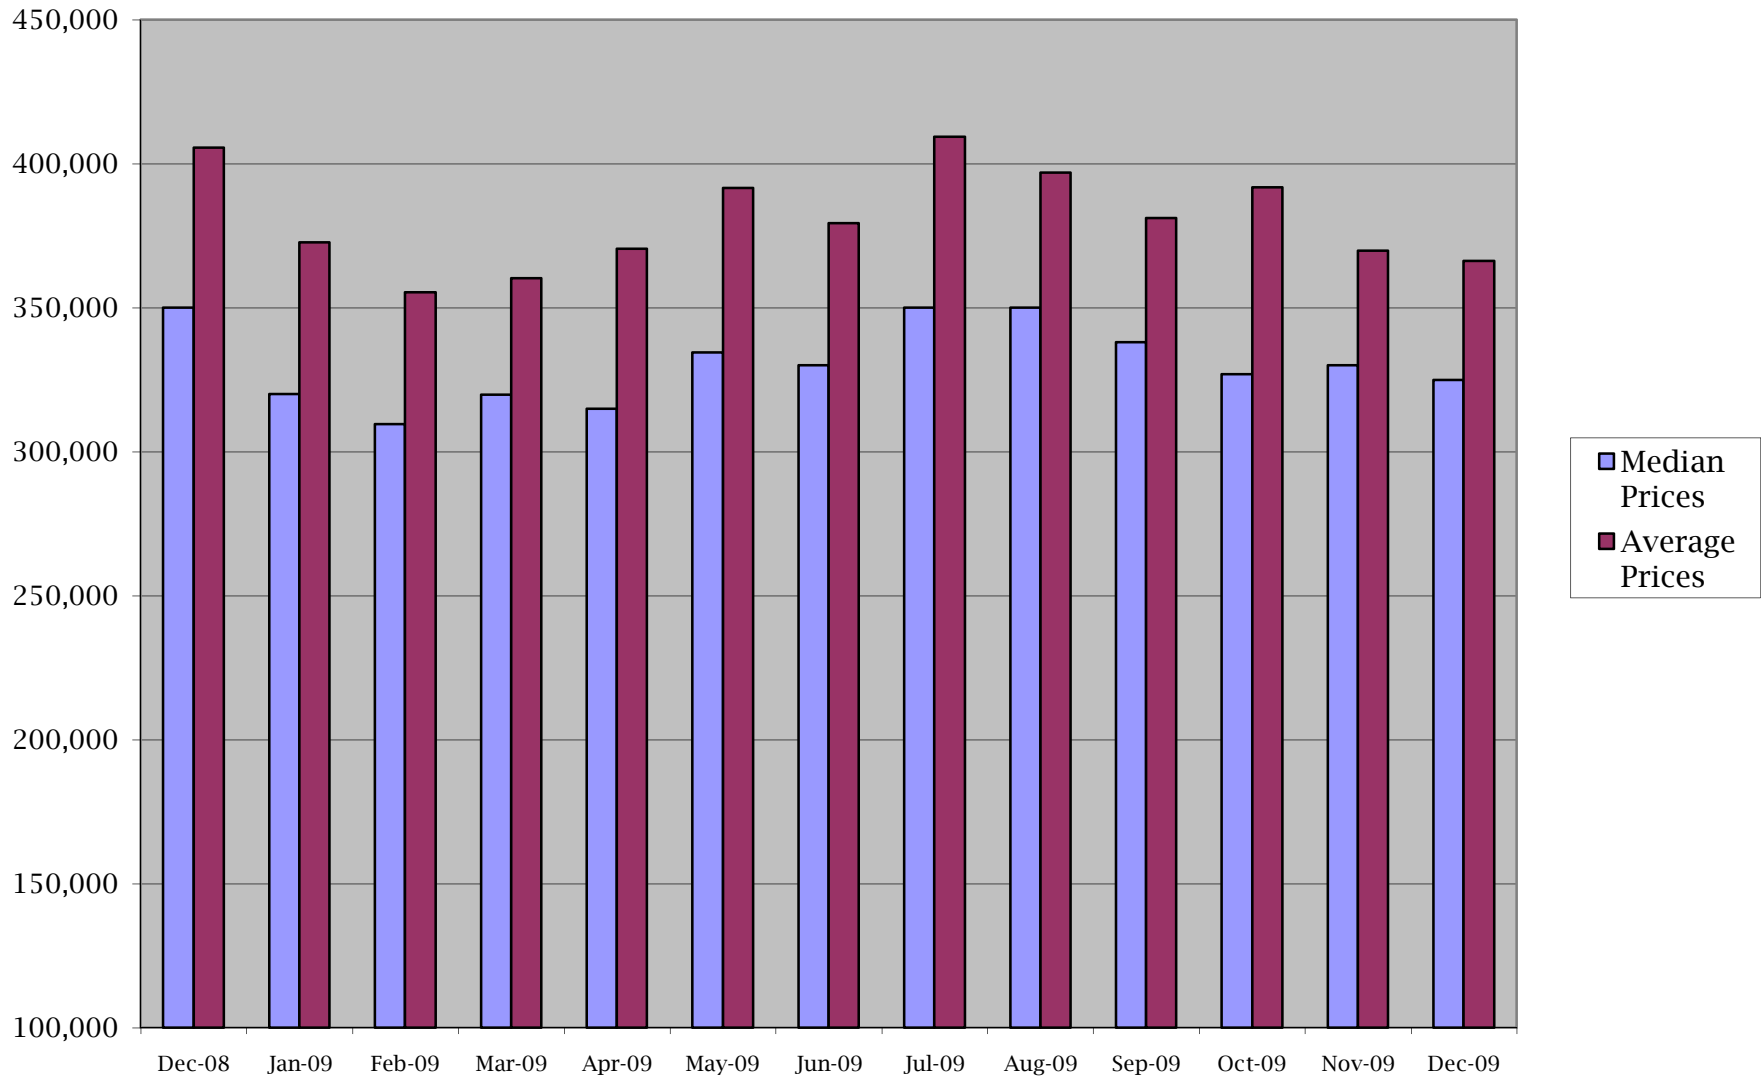

Suffolk County Median and Average Closing Prices
December 2008 - December 2009

(in \$'s)

Source: Multiple Listing Service of Long Island, Inc.